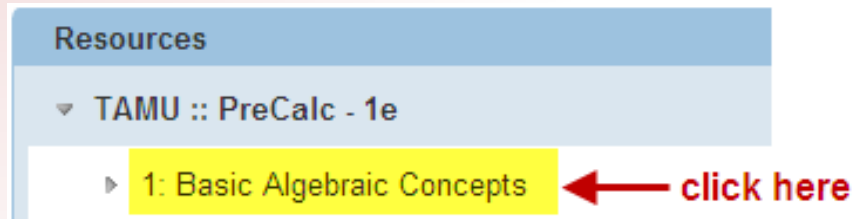

Viewing the Textbook

- To access a chapter of the text, click on the title of the chapter.